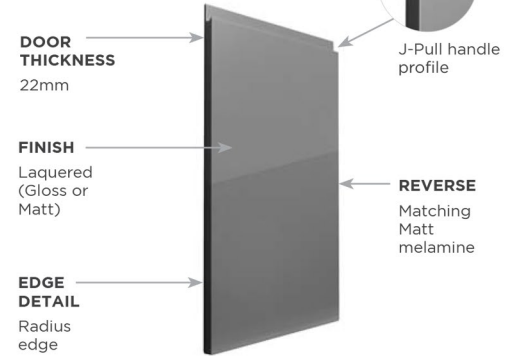

Remo

Standard Colours - Matt

PRODUCT SPECIFICATION

Shown in Dust Grey

Standard Colours - Gloss

PRODUCT OVERVIEW

DOOR FAMILY STYLE	J-Pull Slab (over-painted)
DOOR THICKNESS	22mm
SUBSTRATE	MDF
FINISH	Painted (matt / gloss finishes)
REVERSE	Matching matt melamine reverse (PtO - matching matt painted reverse)
CERTIFICATION	Fira Gold
PRICE BAND	£ £ £