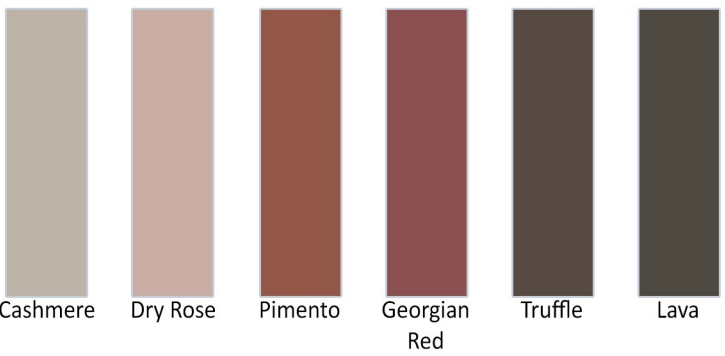

Remo

Standard Colours - Matt

PRODUCT SPECIFICATION

Shown in Dust Grey

Standard Colours - Gloss

PRODUCT OVERVIEW

DOOR FAMILY STYLE	J-Pull Slab (over-painted)
DOOR THICKNESS	22mm
SUBSTRATE	MDF
FINISH	Painted (matt / gloss finishes)
REVERSE	Matching matt melamine reverse (PtO - matching matt painted reverse)
CERTIFICATION	Fira Gold
PRICE BAND	£ £ £

Suggested Bespoke Colour Chart

Neutrals

Greys

Warm Neutrals

Olive Greens

Forest Greens

Green Blues

Ink Blues

Bespoke Colour Available

****Standard Colours available on a 3 week lead time. Paint to order colours have a 6 week lead time****