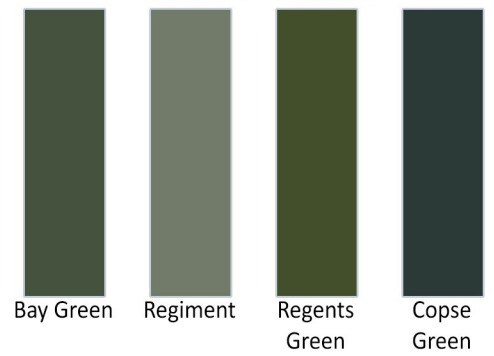

Remo

Standard Colours - Matt

PRODUCT SPECIFICATION

Shown in Dust Grey

Standard Colours - Gloss

PRODUCT OVERVIEW

DOOR FAMILY STYLE	J-Pull Slab (over-painted)
DOOR THICKNESS	22mm
SUBSTRATE	MDF
FINISH	Painted (matt / gloss finishes)
REVERSE	Matching matt melamine reverse (PtO - matching matt painted reverse)
CERTIFICATION	Fira Gold
PRICE BAND	£ £ £

Suggested Bespoke Colour Chart

Neutrals

Greys

Warm Neutrals

Olive Greens

Forest Greens

Green Blues

Ink Blues

Bespoke Colour Available

****Standard Colours available on a 3 week lead time. Paint to order colours have a 6 week lead time****