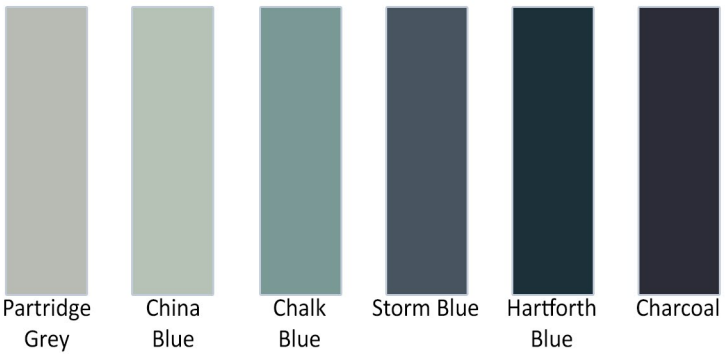

Remo

Standard Colours - Matt

PRODUCT SPECIFICATION

Shown in Dust Grey

Standard Colours - Gloss

PRODUCT OVERVIEW

DOOR FAMILY STYLE	J-Pull Slab (over-painted)
DOOR THICKNESS	22mm
SUBSTRATE	MDF
FINISH	Painted (matt / gloss finishes)
REVERSE	Matching matt melamine reverse (PtO - matching matt painted reverse)
CERTIFICATION	Fira Gold
PRICE BAND	£ £ £

Suggested Bespoke Colour Chart

Neutrals

Greys

Warm Neutrals

Olive Greens

Forest Greens

Green Blues

Ink Blues

Bespoke Colour Available

****Standard Colours available on a 3 week lead time. Paint to order colours have a 6 week lead time****