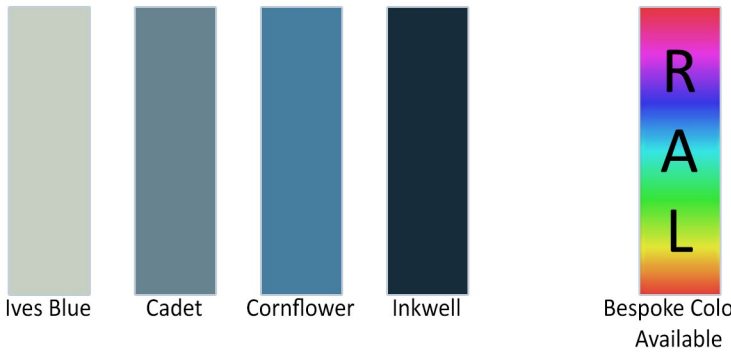

Remo

Standard Colours - Matt

PRODUCT SPECIFICATION

Shown in Dust Grey

Standard Colours - Gloss

PRODUCT OVERVIEW

DOOR FAMILY STYLE	J-Pull Slab (over-painted)
DOOR THICKNESS	22mm
SUBSTRATE	MDF
FINISH	Painted (matt / gloss finishes)
REVERSE	Matching matt melamine reverse (PtO - matching matt painted reverse)
CERTIFICATION	Fira Gold
PRICE BAND	£ £ £

Suggested Bespoke Colour Chart

Neutrals

Greys

Warm Neutrals

Olive Greens

Forest Greens

Green Blues

Ink Blues

Bespoke Colour Available

****Standard Colours available on a 3 week lead time. Paint to order colours have a 6 week lead time****