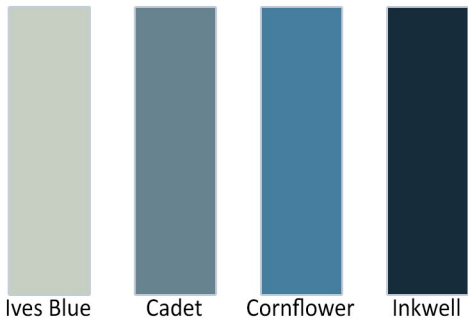

Porter

Standard Colours - Matt

PRODUCT SPECIFICATION

Shown in Hartforth Blue

Standard Colours - Gloss

PRODUCT OVERVIEW

DOOR FAMILY STYLE	Slab (over-painted)
DOOR THICKNESS	18mm
SUBSTRATE	MDF
FINISH	Painted (matt / gloss finishes)
REVERSE	Matching matt melamine reverse (PtO - matching matt painted reverse)
CERTIFICATION	Fira Gold
PRICE BAND	£ £

Suggested Bespoke Colour Chart

Neutrals

Greys

Warm Neutrals

Olive Greens

Forest Greens

Green Blues

Ink Blues

Bespoke Colour Available

****Standard Colours available on a 3 week lead time. Paint to order colours have a 6 week lead time****