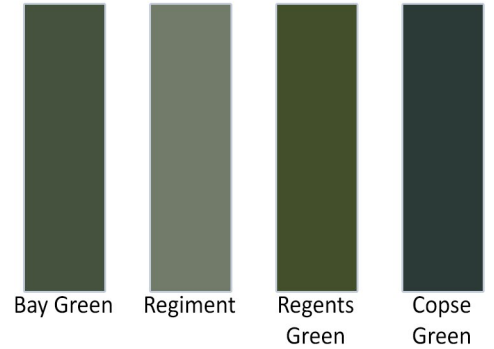

Porter

Standard Colours - Matt

PRODUCT SPECIFICATION

Shown in Hartforth Blue

Standard Colours - Gloss

PRODUCT OVERVIEW

DOOR FAMILY STYLE	Slab (over-painted)
DOOR THICKNESS	18mm
SUBSTRATE	MDF
FINISH	Painted (matt / gloss finishes)
REVERSE	Matching matt melamine reverse (PtO - matching matt painted reverse)
CERTIFICATION	Fira Gold
PRICE BAND	£ £

Suggested Bespoke Colour Chart

Neutrals

Greys

Warm Neutrals

Olive Greens

Forest Greens

Green Blues

Ink Blues

Bespoke Colour Available

****Standard Colours available on a 3 week lead time. Paint to order colours have a 6 week lead time****