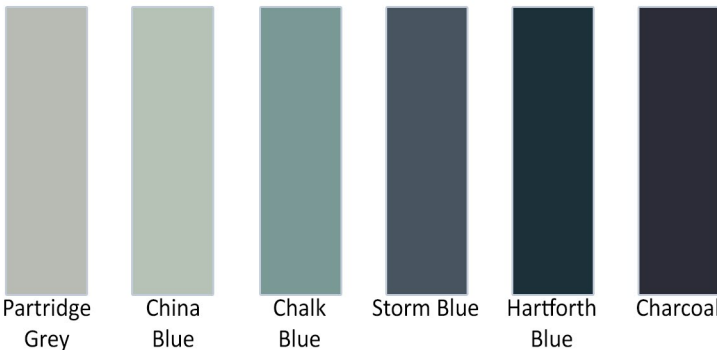

Porter

Standard Colours - Matt

PRODUCT SPECIFICATION

Shown in Hartforth Blue

Standard Colours - Gloss

PRODUCT OVERVIEW

DOOR FAMILY STYLE	Slab (over-painted)
DOOR THICKNESS	18mm
SUBSTRATE	MDF
FINISH	Painted (matt / gloss finishes)
REVERSE	Matching matt melamine reverse (PtO - matching matt painted reverse)
CERTIFICATION	Fira Gold
PRICE BAND	£ £

Suggested Bespoke Colour Chart

Neutrals

Greys

Warm Neutrals

Olive Greens

Forest Greens

Green Blues

Ink Blues

Bespoke Colour Available

****Standard Colours available on a 3 week lead time. Paint to order colours have a 6 week lead time****