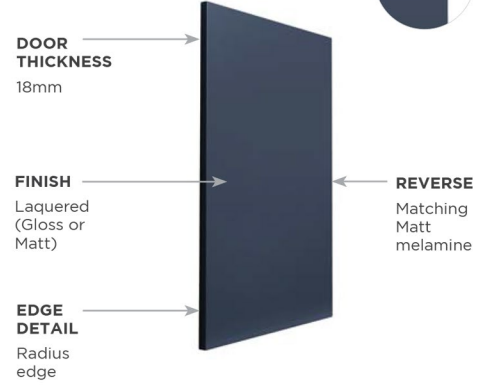

Porter

Standard Colours - Matt

PRODUCT SPECIFICATION

Shown in Hartforth Blue

Standard Colours - Gloss

PRODUCT OVERVIEW

DOOR FAMILY STYLE	Slab (over-painted)
DOOR THICKNESS	18mm
SUBSTRATE	MDF
FINISH	Painted (matt / gloss finishes)
REVERSE	Matching matt melamine reverse (PtO - matching matt painted reverse)
CERTIFICATION	Fira Gold
PRICE BAND	£ £

Suggested Bespoke Colour Chart

Neutrals

Greys

Warm Neutrals

Olive Greens

Forest Greens

Green Blues

Ink Blues

Bespoke Colour Available

****Standard Colours available on a 3 week lead time. Paint to order colours have a 6 week lead time****