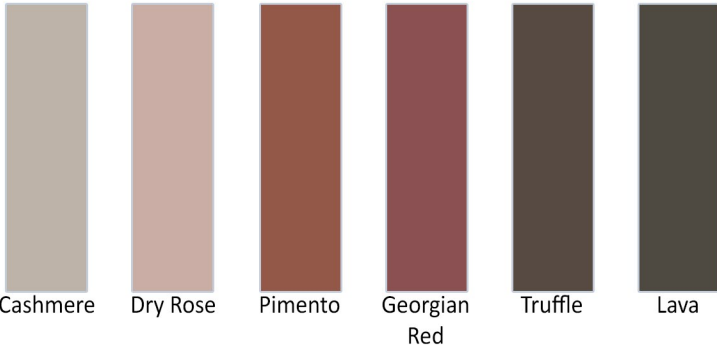

Porter

Standard Colours - Matt

PRODUCT SPECIFICATION

Shown in Hartforth Blue

Standard Colours - Gloss

PRODUCT OVERVIEW

DOOR FAMILY STYLE	Slab (over-painted)
DOOR THICKNESS	18mm
SUBSTRATE	MDF
FINISH	Painted (matt / gloss finishes)
REVERSE	Matching matt melamine reverse (PtO - matching matt painted reverse)
CERTIFICATION	Fira Gold
PRICE BAND	£ £

Suggested Bespoke Colour Chart

Neutrals

Greys

Warm Neutrals

Olive Greens

Forest Greens

Green Blues

Ink Blues

Bespoke Colour Available

****Standard Colours available on a 3 week lead time. Paint to order colours have a 6 week lead time****