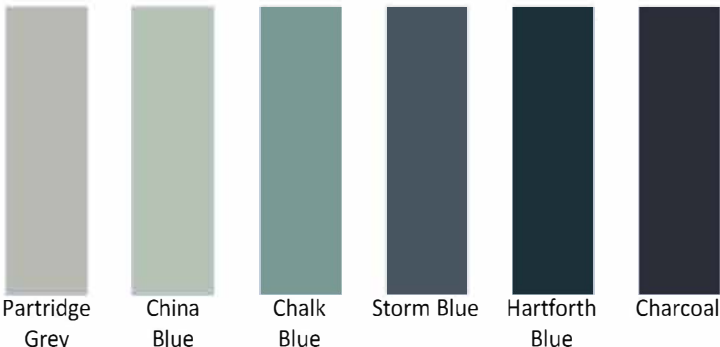

Hunton

Standard Colours

PRODUCT SPECIFICATION

Shown in Dust Grey

PRODUCT OVERVIEW

DOOR FAMILY STYLE	Narrow framed Shaker - 1 piece routed construction
DOOR THICKNESS	18mm
SUBSTRATE	HDF
FINISH	Matt painted (smooth finish)
REVERSE	Matching matt melamine reverse (PtO - painted as per front face)
CERTIFICATION	Fira Gold
PRICE BAND	£ £ £

PAINT TO ORDER COLOUR CHART

Neutrals

Greys

Warm Neutrals

Olive Greens

Forest Greens

Green Blues

Ink Blues

****Standard Colours available on a 3 week lead time. Paint to order colours have a 6 week lead time****