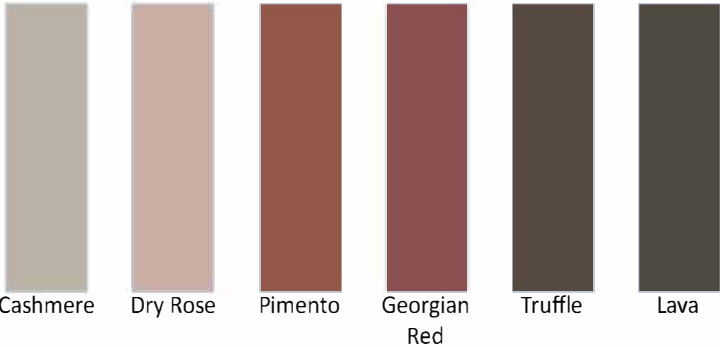

Hunton

Standard Colours

PRODUCT SPECIFICATION

Shown in Dust Grey

PRODUCT OVERVIEW

DOOR FAMILY STYLE	Narrow framed Shaker - 1 piece routed construction
DOOR THICKNESS	18mm
SUBSTRATE	HDF
FINISH	Matt painted (smooth finish)
REVERSE	Matching matt melamine reverse (PtO - painted as per front face)
CERTIFICATION	Fira Gold
PRICE BAND	£ £ £

PAINT TO ORDER COLOUR CHART

Neutrals

Greys

Warm Neutrals

Olive Greens

Forest Greens

Green Blues

Ink Blues

****Standard Colours available on a 3 week lead time. Paint to order colours have a 6 week lead time****