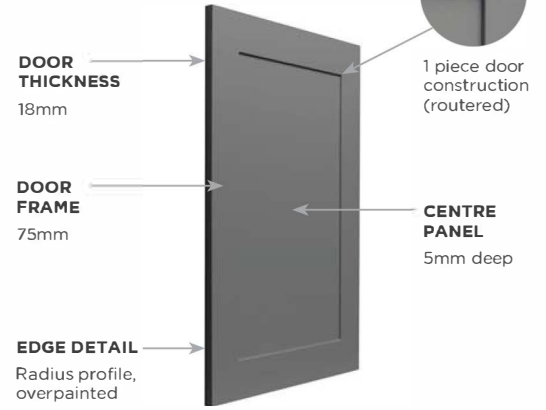

Hunton

Standard Colours

PRODUCT SPECIFICATION

Shown in Dust Grey

PRODUCT OVERVIEW

DOOR FAMILY STYLE	Narrow framed Shaker - 1 piece routed construction
DOOR THICKNESS	18mm
SUBSTRATE	HDF
FINISH	Matt painted (smooth finish)
REVERSE	Matching matt melamine reverse (PtO - painted as per front face)
CERTIFICATION	Fira Gold
PRICE BAND	£ £ £