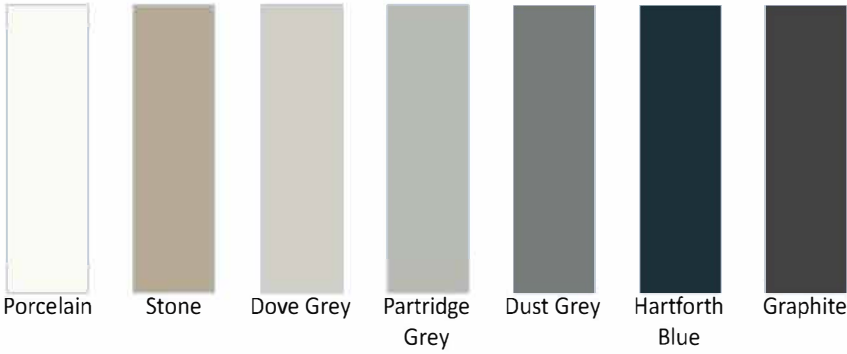

## Standard Colours

## PRODUCT SPECIFICATION

Shown in Partridge Grey

### Green Blues

### Ink Blues

**\*\*Standard Colours available on a 3 week lead time. Paint to order colours have a 6 week lead time\*\***