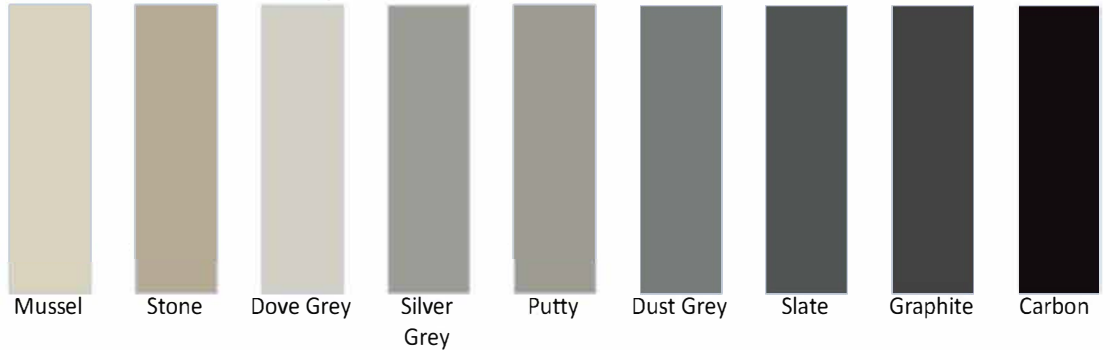

Mornington - Shaker

Standard Colours

PRODUCT SPECIFICATION

Shown in Partridge Grey

PRODUCT OVERVIEW

DOOR FAMILY STYLE	Shaker - 5 piece construction with flush joints
DOOR THICKNESS	20mm
SUBSTRATE	Solid Ash frame with Ash veneered MDF centre panel
FINISH	Matt Painted (grained finish)
REVERSE	Painted as per front face
CERTIFICATION	Fira Gold
PRICE BAND	£ £ £

PAINT TO ORDER COLOUR CHART

Neutrals

Greys

Warm Neutrals

Olive Greens

Forest Greens

Green Blues

Ink Blues

Standard Colours available on a 3 week lead time. Paint to order colours have a 6 week lead time