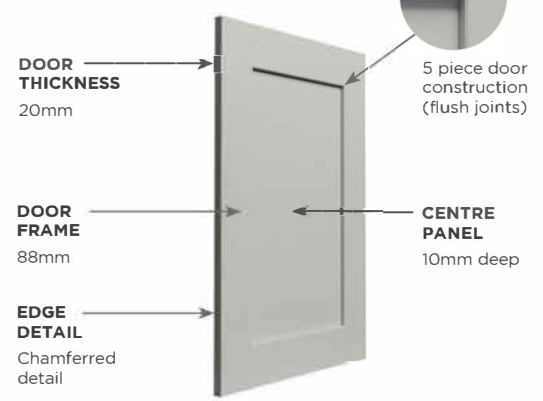

## PRODUCT OVERVIEW

DOOR FAMILY STYLE	Shaker - 5 piece construction with flush joints
DOOR THICKNESS	20mm
SUBSTRATE	Solid Ash frame with Ash veneered MDF centre panel
FINISH	Matt Painted (grained finish)
REVERSE	Painted as per front face
CERTIFICATION	Fira Gold
PRICE BAND	£ £ £