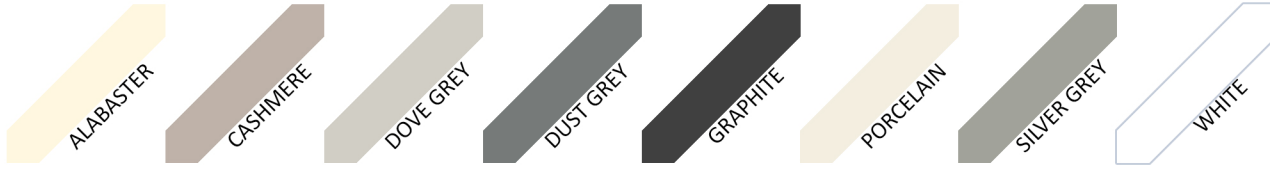

PORTER COLOUR CHART

Standard Colours - Matt

Standard Colours - Gloss

PAINT TO ORDER COLOUR CHART

LIGHTS/WHITES

GREYS

WARM NEUTRALS

GREENS